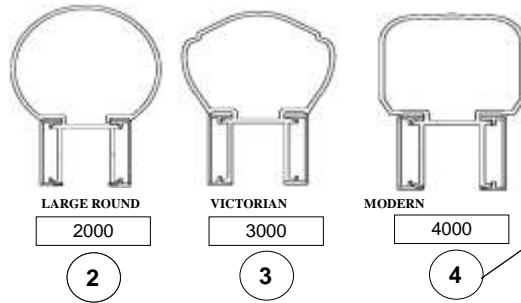

DEPEN
WHICH
RAIL Y
REQUII
PLEASI
AS FOL
EG. 234
ORDER
2-218 (L
Round),
(Victori
(Moderr

1000, 2000, 3000 SERIES STANDARD HANDRAIL